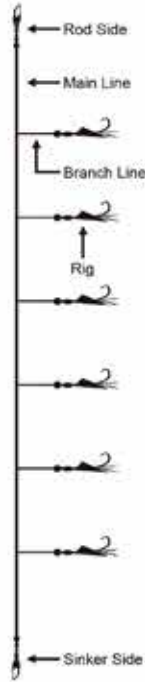

Sabiki RFD1

Item	Hook	Main Line (lbs)	Branch Line (lbs)
M5422001N10	10	25	18
M5422001N14	14	30	20