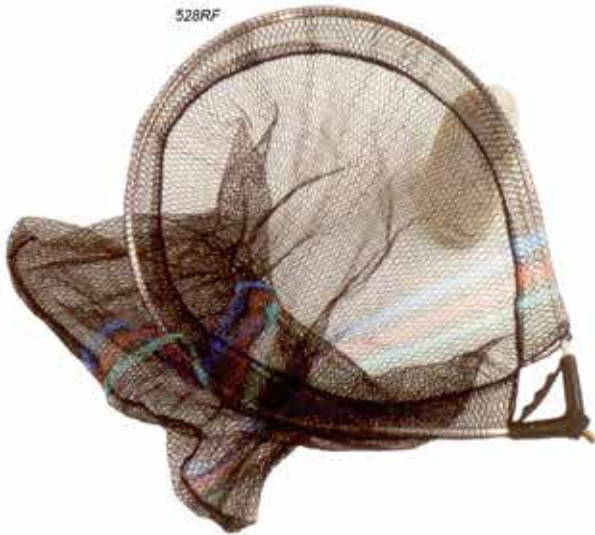

528RL

514 (Rubber)

Ref.	Cabeça / Heads	Size(cm):
M6105527	528RF (mm.6)	50 - Oval
M6105528	528RL (mm.21)	50 - Oval
M6105514	514 Ruuber (mm.10)	45 - Redon.
M6105529	529 Nylon (mm 21)	60 - Oval

529 Nylon (0,80mm)