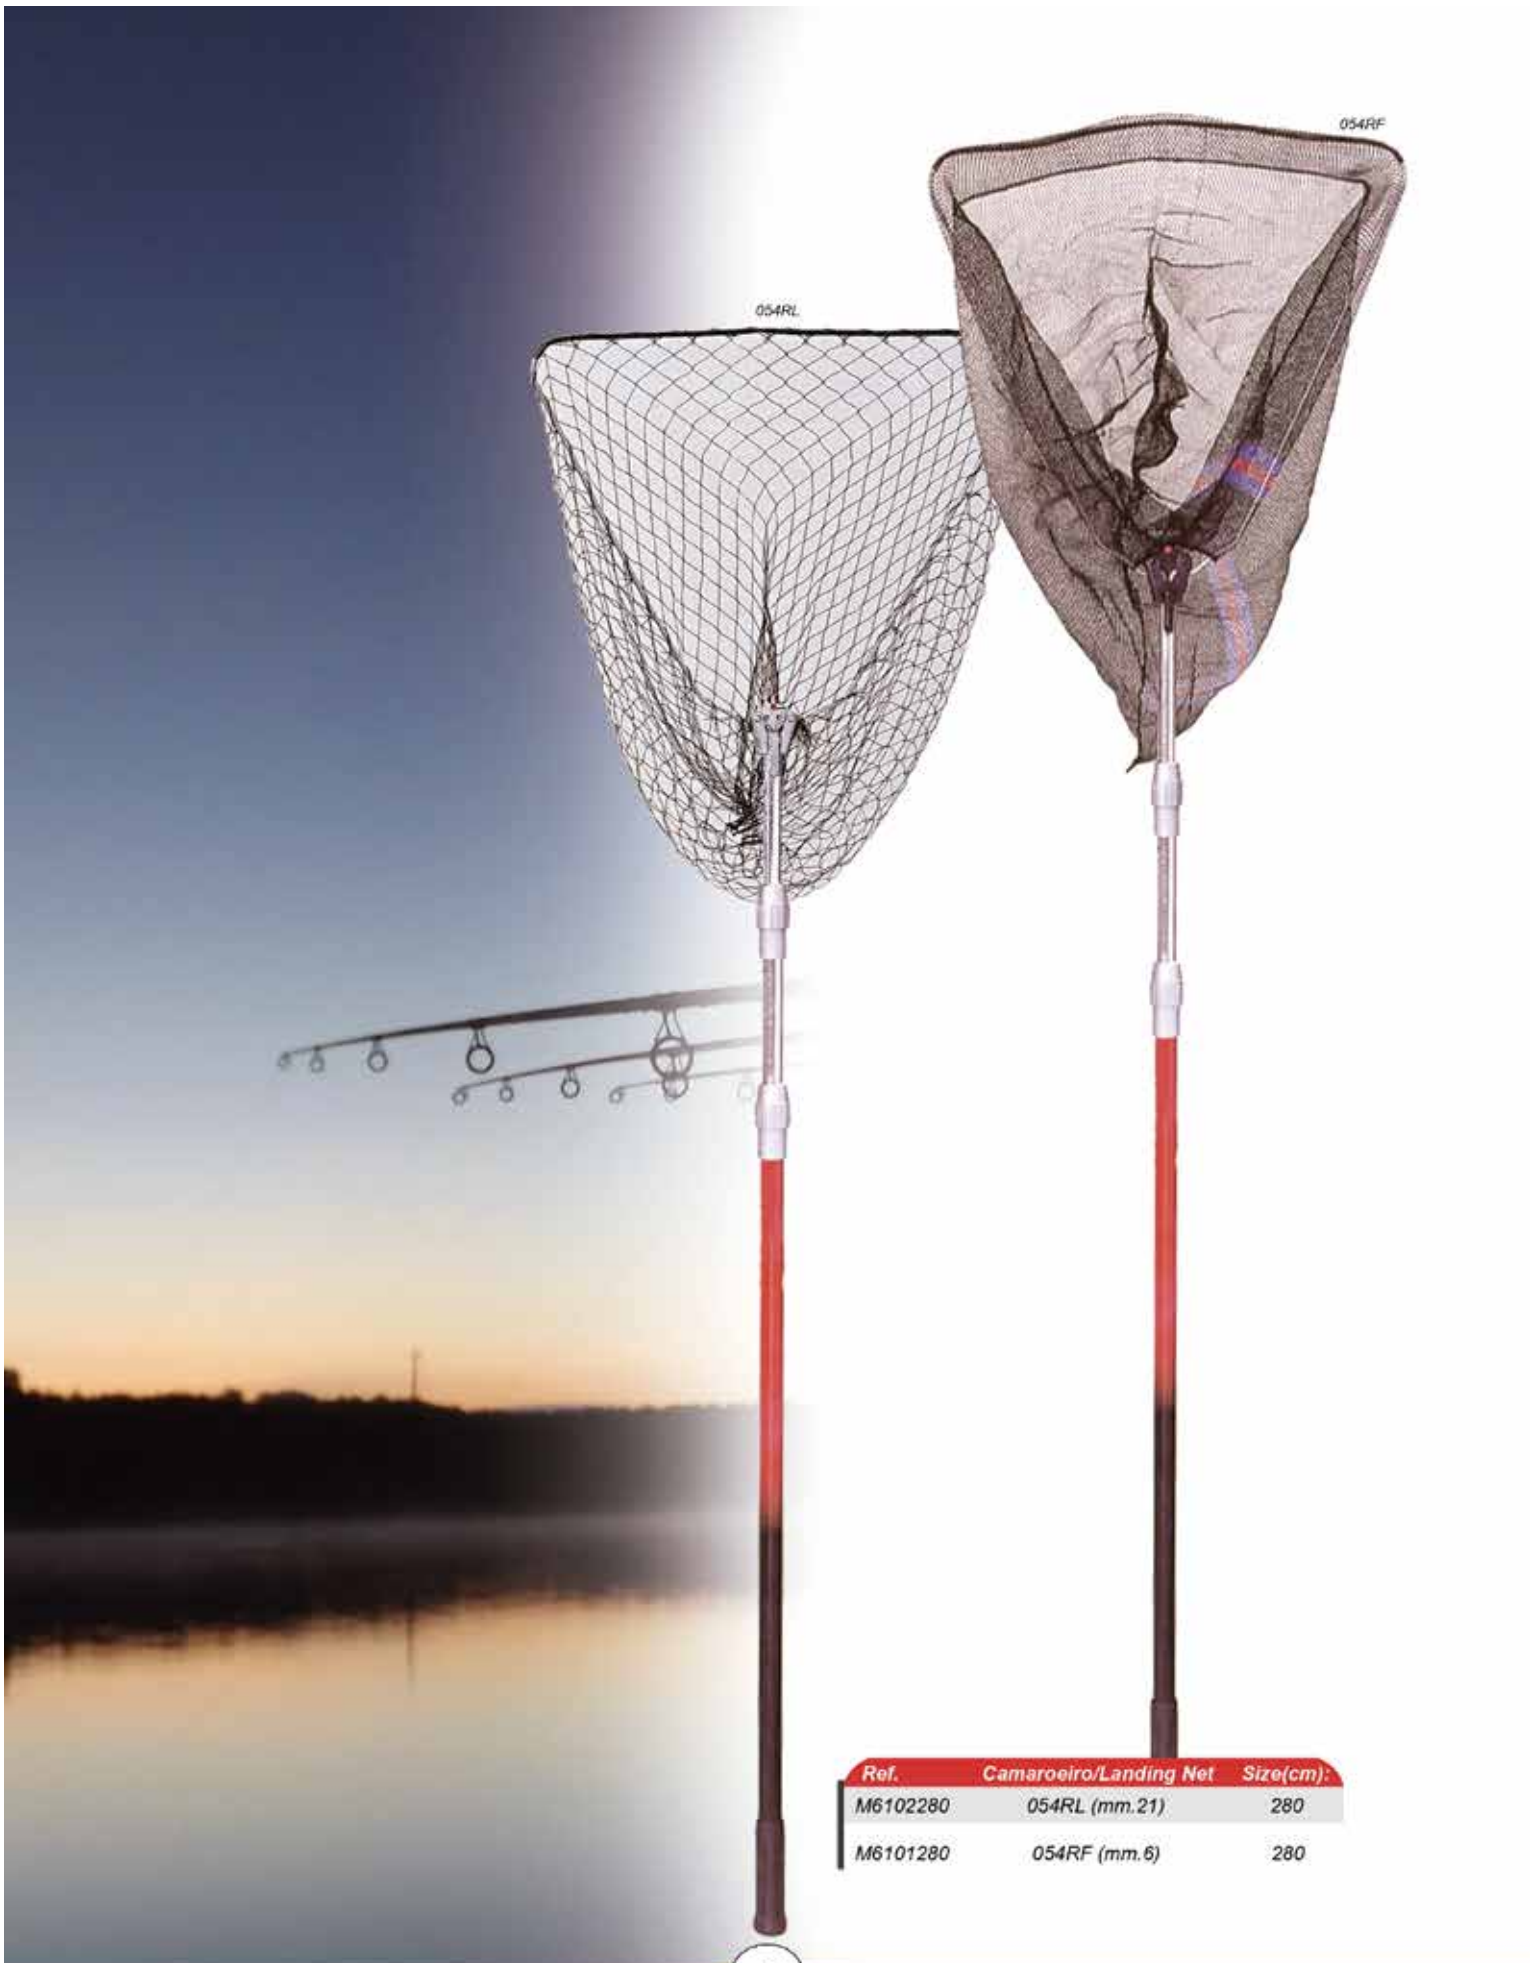

Ref.	Camaroeiro/Landing Net	Size(cm):
M6102280	054RL (mm.21)	280
M6101280	054RF (mm.6)	280