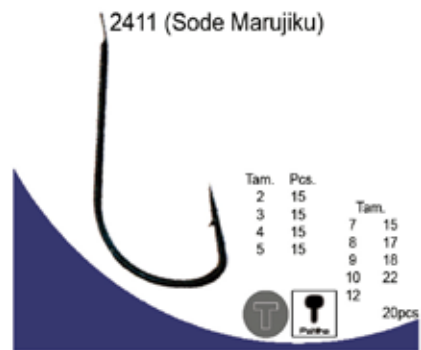

Ref.	Size	Diam.
M2104500	95cm	4.7
M2104600	95cm	5.2

Ponteiras fibra vidro / Solid glass tips

Ref.	Size	Diam.
M2103200	70cm	5.2

Ponteiras fibra vidro / Solid glass tips

Ref.	Size	Diam.
M2103400	60cm	3.0

Ponteiras Multi-color / Multi color tips

Ref.	Size	Diam.
M2103070	80cm	7.0
M2103080	80cm	8.0

Maquina emp. Anzois
Hook tyer
M7200958

Lanterna 483
6+1Led - 3 AAA
M8545483 (Waterproof)

Oxigenador 4102
Airpump 4102
M8544102

Oxigenador 3502
Airpump 3502
M8544101 (2 speed)
3xAA(not included) + usb cable + Car usb adapter