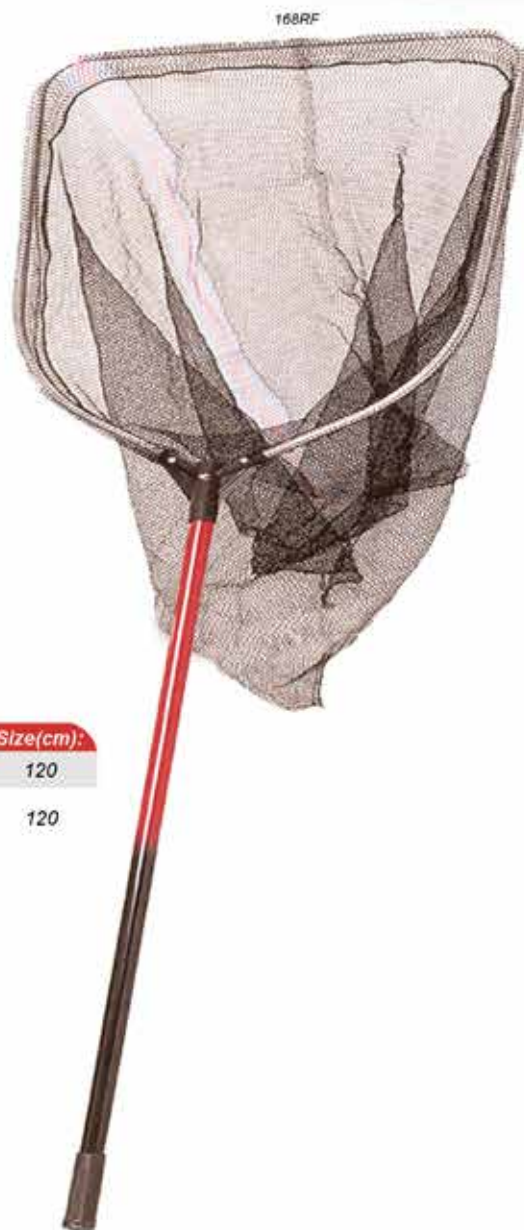

Ref.	Camaroeiro/Landing Net	Size(cm):
M6104169	168RL (mm.21)	120
M6104168	168RF (mm.6)	120