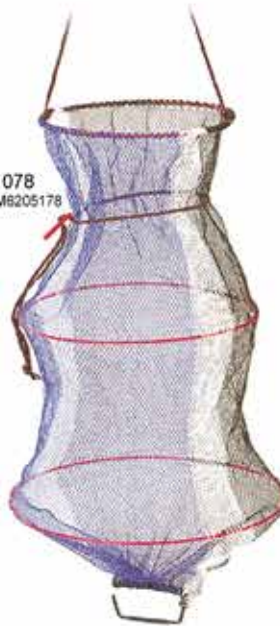

Manga / Keep net

- 0.75mt M6114075
- 1.00mt M6114100
- 1.50mt M6114150
- 2.00mt M6114200
- 2.50mt M6114250
- 3.00mt M6114300
(diam. 35cm)

Nassa 35
M2002035 - 35x40cm

Net 078
50cm M6205178

Ferros p/ mangas - Keep net sticks